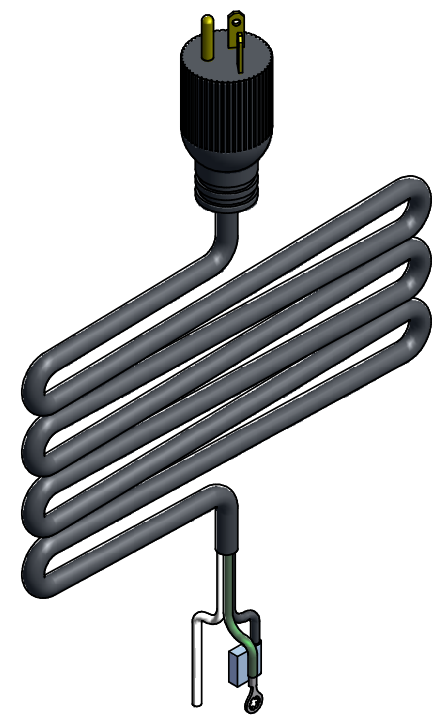

PLUG END VIEW

ISOMERTIC VIEW

1584C6S20/C15S20
Ratings - 125 VAC, 20 Amps
Cord Type - SJT or Equivalent, 12/3 Wire
Plug Type - NEMA 5-20P
Cord Lengths
1584C6S20 - 6.5' Foot Power Cord
1584C15S20 - 15.5' Foot Power Cord